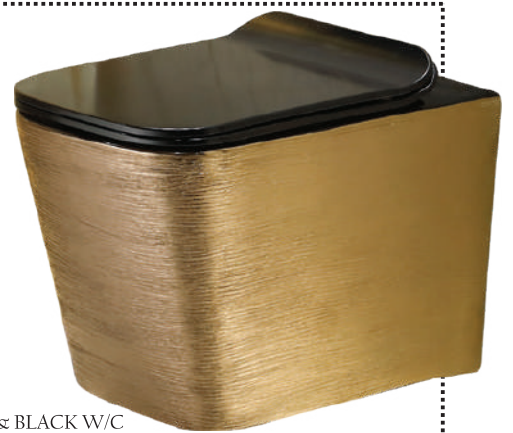

9629 ROSE GOLD & BLACK W/C
Size : 535x355x355mm (21x14)