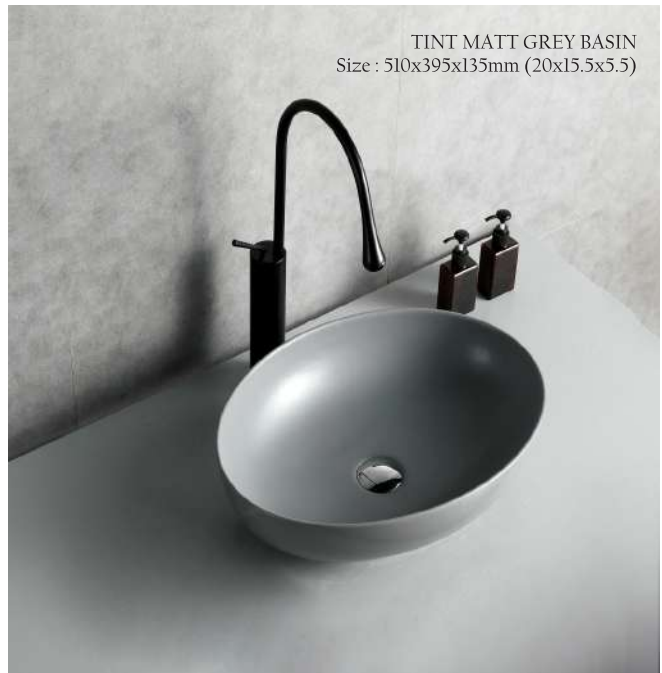

TINT-2 MATT BROWN

Size : 490x370x370mm (19x14.5)

TINT-2 MATT BLACK

Size : 490x370x370mm (19x14.5)

TINT-2 MATT GREY

Size : 490x370x370mm (19x14.5)

TINT MATT GREY W/C  
Size : 490x370x370mm (19x14.5)

TINT MATT GREY BASIN  
Size : 510x395x135mm (20x15.5x5.5)