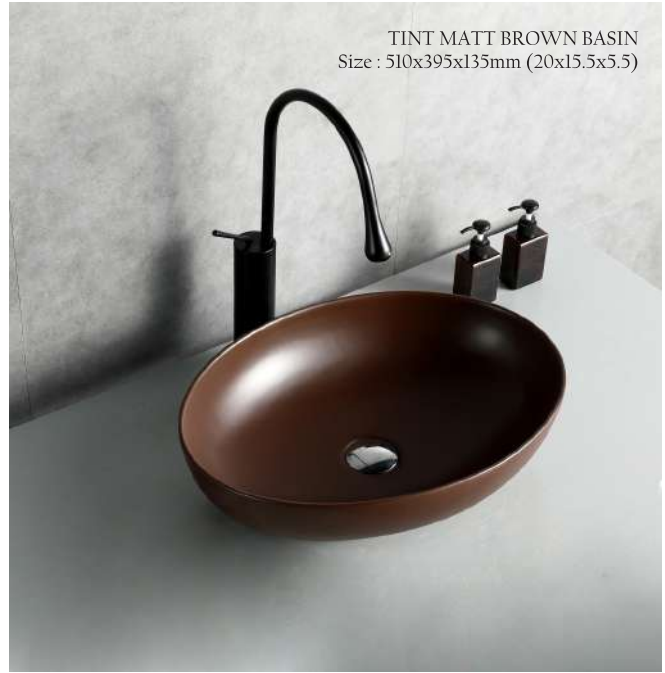

# tint

e o l l e c t i o n

TINT MATT BLACK W/C  
Size : 490x370x370mm (19x14.5)

TINT MATT BLACK BASIN  
Size : 510x395x135mm (20x15.5x5.5)

TINT MATT BROWN W/C  
Size : 490x370x370mm (19x14.5)

TINT MATT BROWN BASIN  
Size : 510x395x135mm (20x15.5x5.5)